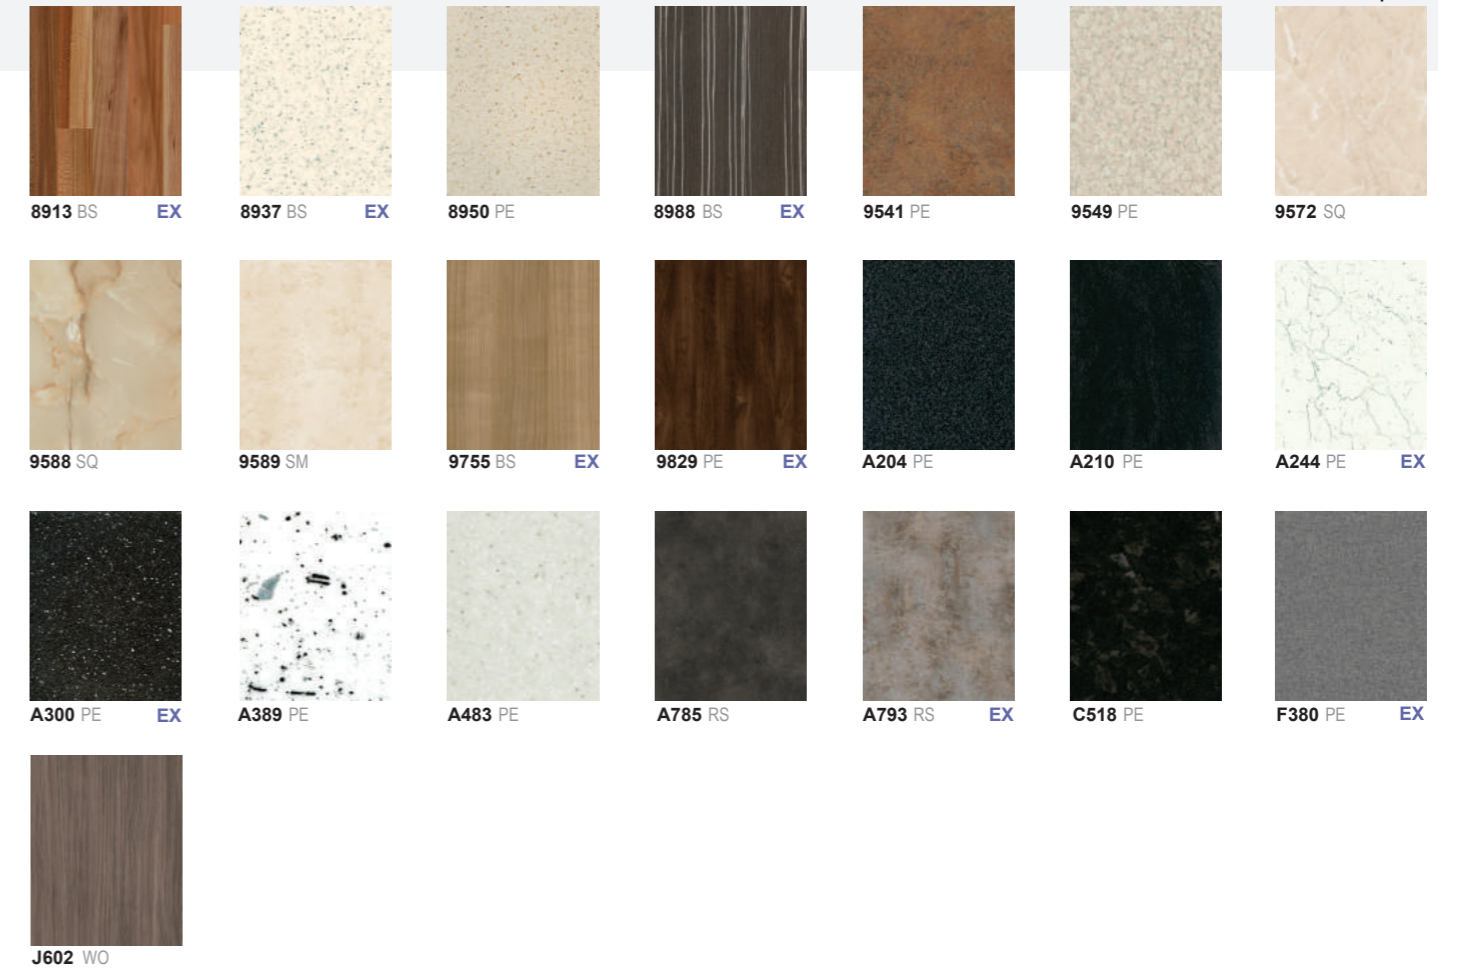

hpl laminates

worktops