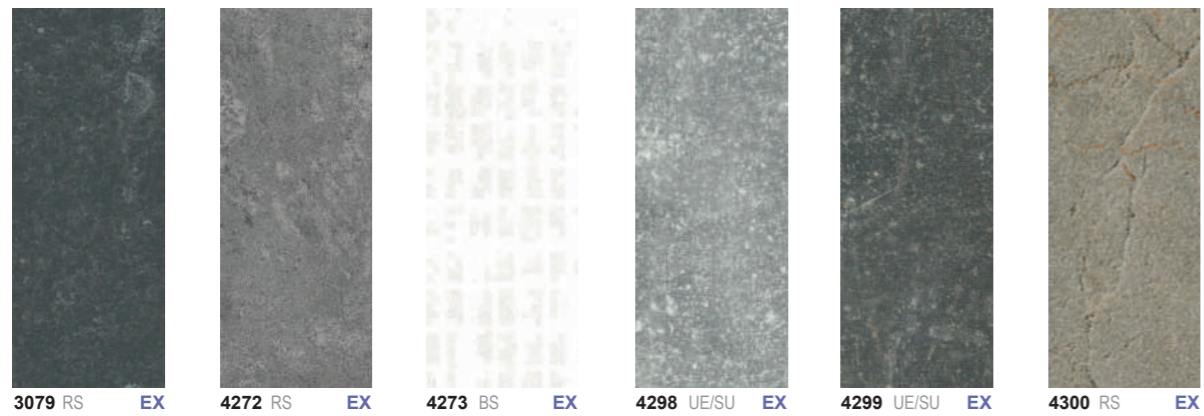

SG ML PW SN PR SQ

trends 2016/2017

K012 SU EX K013 SU EX K014 SU EX K015 PW EX K016 PW EX K017 PW EX K018 PW EX
K019 PW EX K020 PW EX K021 SN EX K022 SN EX K023 SU EX K024 SU EX K025 SU EX
K026 SU EX K027 SU EX K028 SU EX K029 SU EX K030 SU EX

metal

AL01 EX AL02 EX AL03 EX AL04 EX AL05 EX AL06 EX

Decors and textures from leaflet may differ from the real product.

decor collection

trends 2014/2015

hpl laminates

white

color basic

color light

color front

color special

Decors and textures from leaflet may differ from the real product.

decor collection

wood basic

wood front

hpl laminates

spark

multicore

Decors and textures from leaflet may differ from the real product.

list of decors

Decor	Texture	Decor name	Minimum order quantity [pcs]					Formats [mm]				
			1	50	50	100	100	50	3050 x 1320 mm	3050 x 1320 mm	2800 x 1320 mm	1850-5600 x 1310/1350 mm
TRENDS 2016/2017												
K012	SU	Pearl Artisan Beech	•									
K013	SU	Sand Artisan Beech	•									
K014	SU	Truffle Artisan Beech	•									
K015	PW	Vintage Marine Wood	•	○								
K016	PW	Carbon Marine Wood	•	○								
K017	PW	Blonde Liberty Elm	•	○								
K018	PW	Smoked Liberty Elm	•	○								
K019	PW	Silver Liberty Elm	•	○								
K020	PW	Fireside Select Walnut	•	○								
K021	SN	Barley Blackwood	•	○								
K022	SN	Satin Blackwood	•	○								
K023	SU	Venato	•									
K024	SU	Beige Pietra	•									
K025	SU	Brown Pietra	•									
K026	SU	Grey Pietra	•									
K027	SU	Formed Wood	•									
K028	SU	Portland	•									
K029	SU	Linen Block Wood	•									
K030	SU	Java Block Wood	•									
AL01		Brushed Aluminium	•									
AL02		Brushed Platinum	•									
AL03		Brushed Inox	•									
AL04		Brushed Gold	•									
AL05		Brushed Copper	•									
AL06		Brushed Bronze	•									
TRENDS 2014/2015												
K001	PW	White Craft Oak	•	○								
K002	PW	Grey Craft Oak	•	○								
K002	WO	Grey Craft Oak	•									